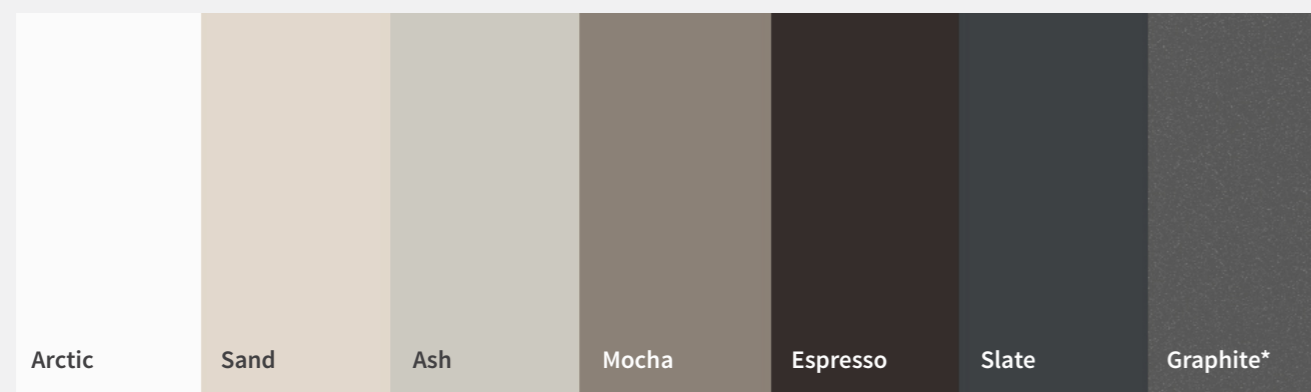

## Alfresco Range

# STYLELITE MPB MULTI-PURPOSE BOARD

SQUARE DOORS

SHARKFIN

PHOENIX

PHANTOM

Xtreme's Latest edition to the Alfresco market, Xtreme's Stylelite MPB (multi purpose board) range of doors. Incorporating 6 Stylelite colours, these water resistant doors are available in all Xtreme's handle options.

Arctic

Sand

Ash

Mocha

Espresso

Slate

Graphite\*

\*Denotes Metallic Colour

Arctic White

Basalt Grey

Basalt Black

Estatuario

Iron Corten

Iron Moss