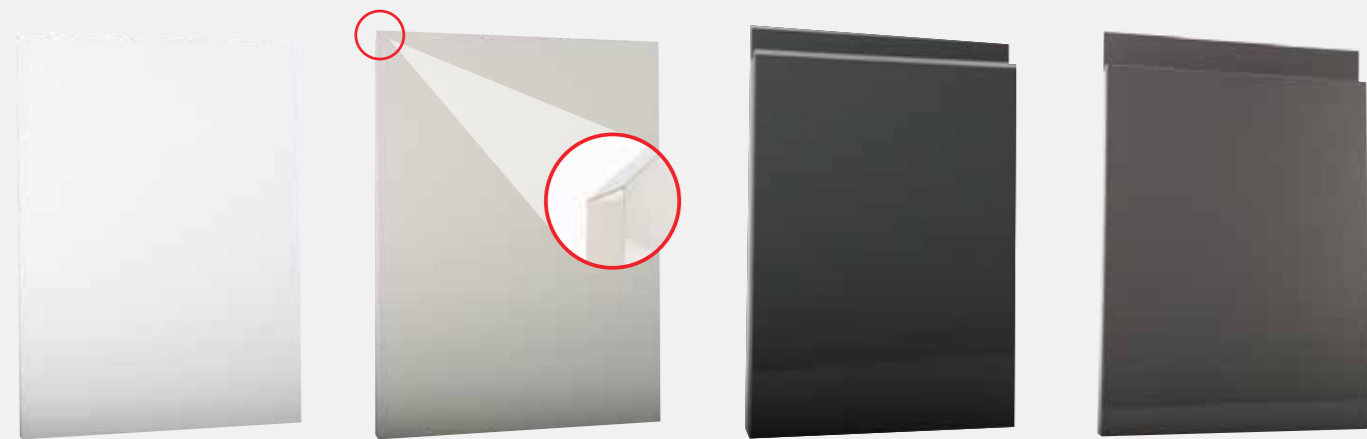

STYLELITE MPB MULTI-PURPOSE BOARD

SQUARE DOORS

SHARKFIN

PHOENIX

PHANTOM

Xtreme's Latest edition to the Alfresco market, Xtreme's Stylelite MPB (multi purpose board) range of doors. Incorporating 6 Stylelite colours, these water resistant doors are available in all Xtreme's handle options.